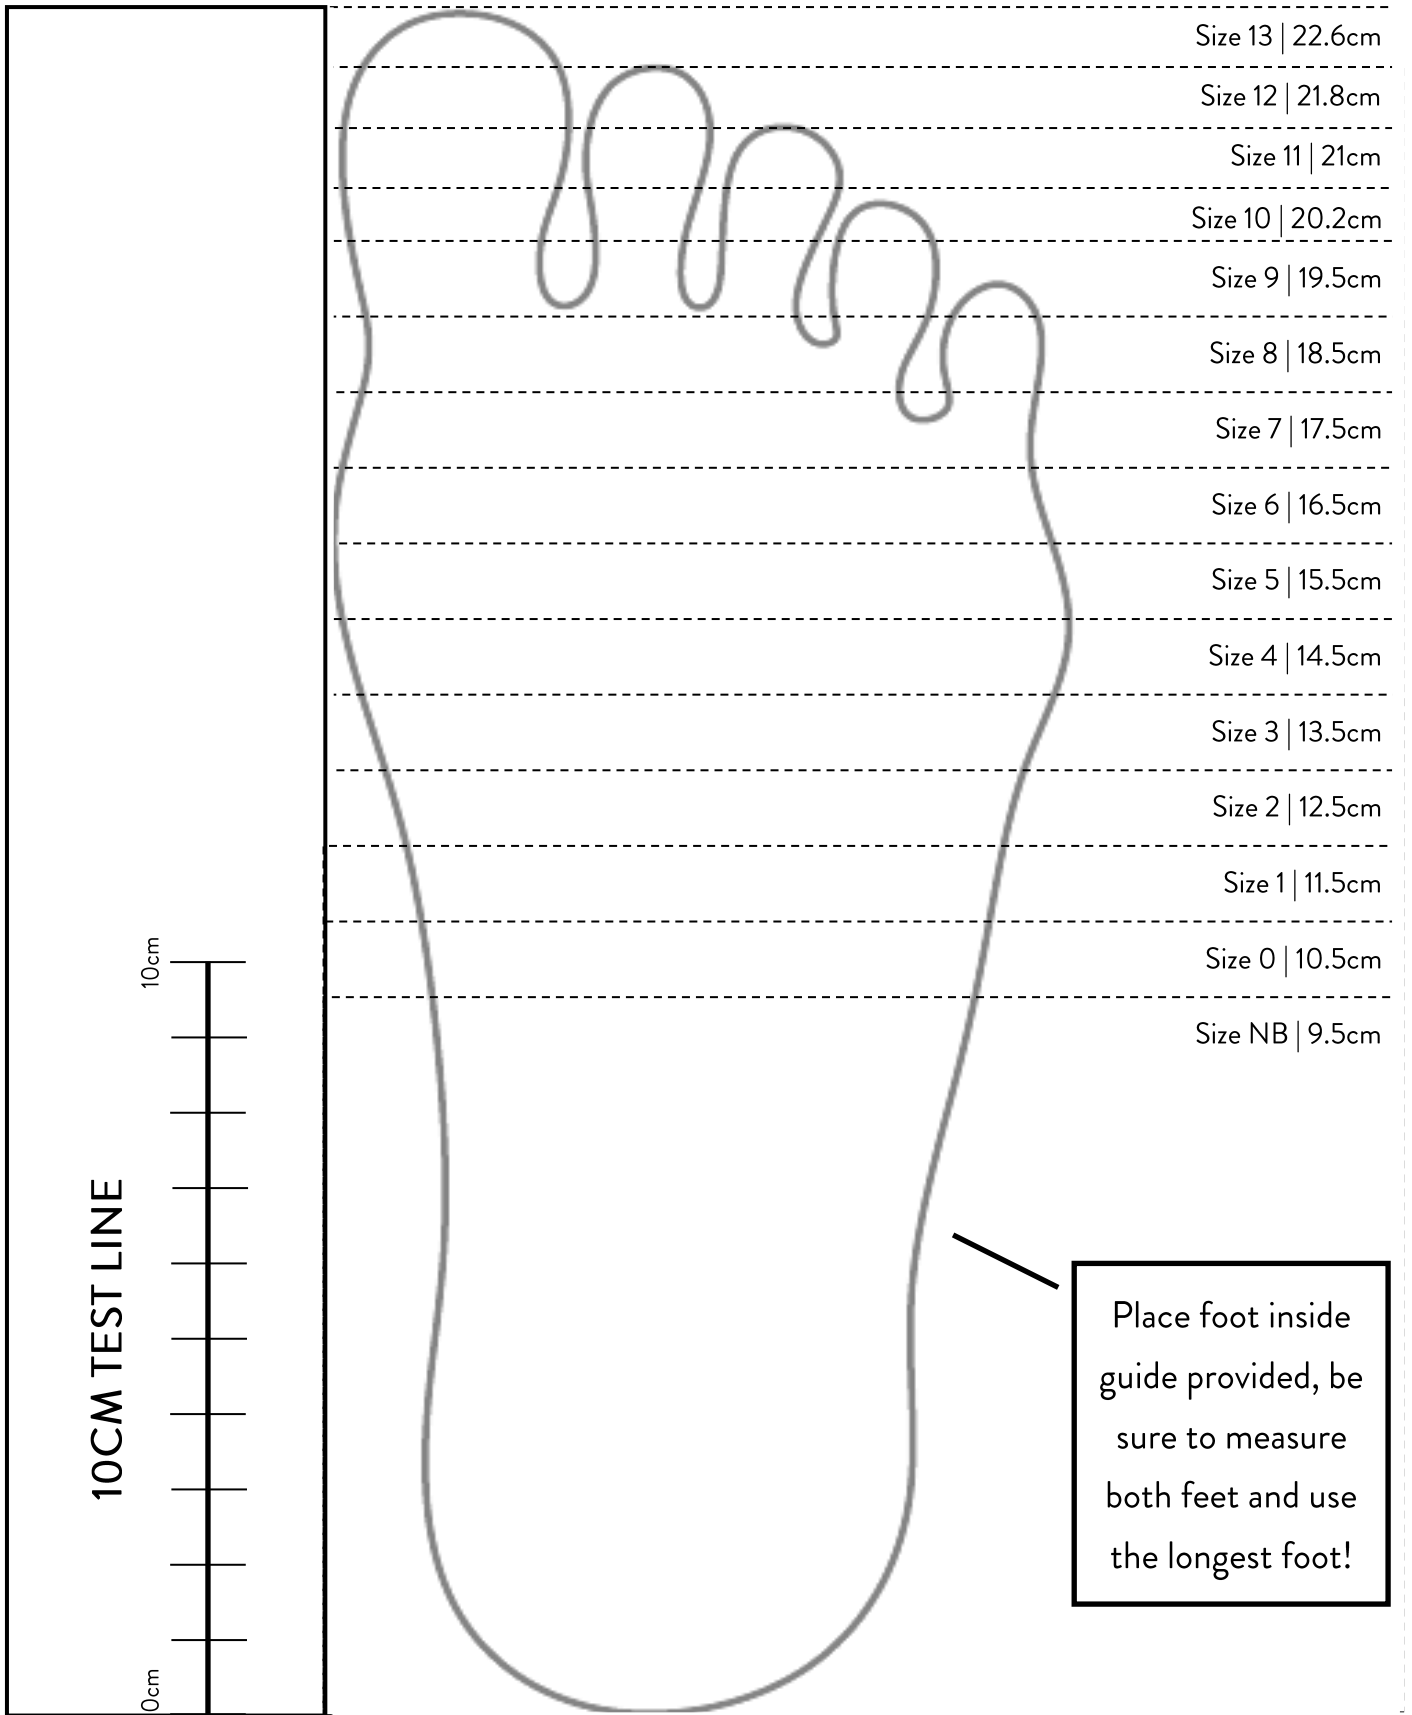

PRINTING INSTRUCTIONS:

A4 | ACTUAL SIZE | PORTRAIT | NO SCALING | TEST PRINTING ACCURACY ON 10CM LINE

^^ FOLD ON THIS LINE ^^

PLACE FOLDED EDGE UP AGAINST A WALL AND PLACE HEEL AGAINST THE WALL